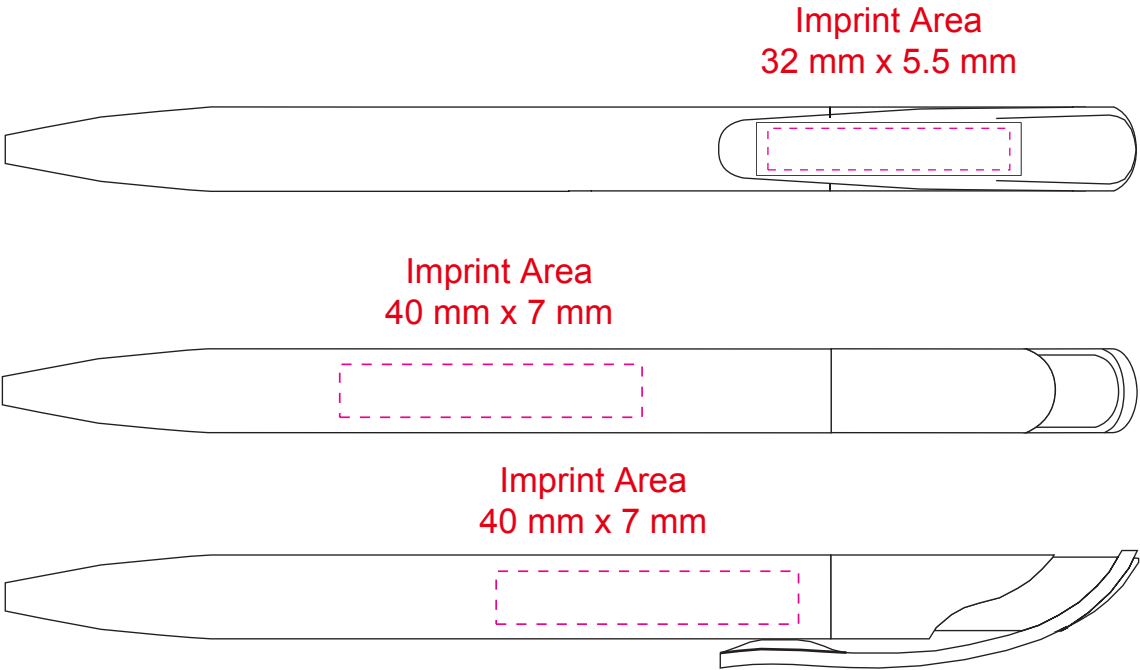

2418

Challenger Frost

PAD PRINTED

Dotted line shows imprint area and will not print.

VIRTUAL PROOF ONLY. Actual product and imprint may vary in color.

Because of the different colors and textures of substrates that are printed, we DO NOT guarantee exact PMS and/or color matches.